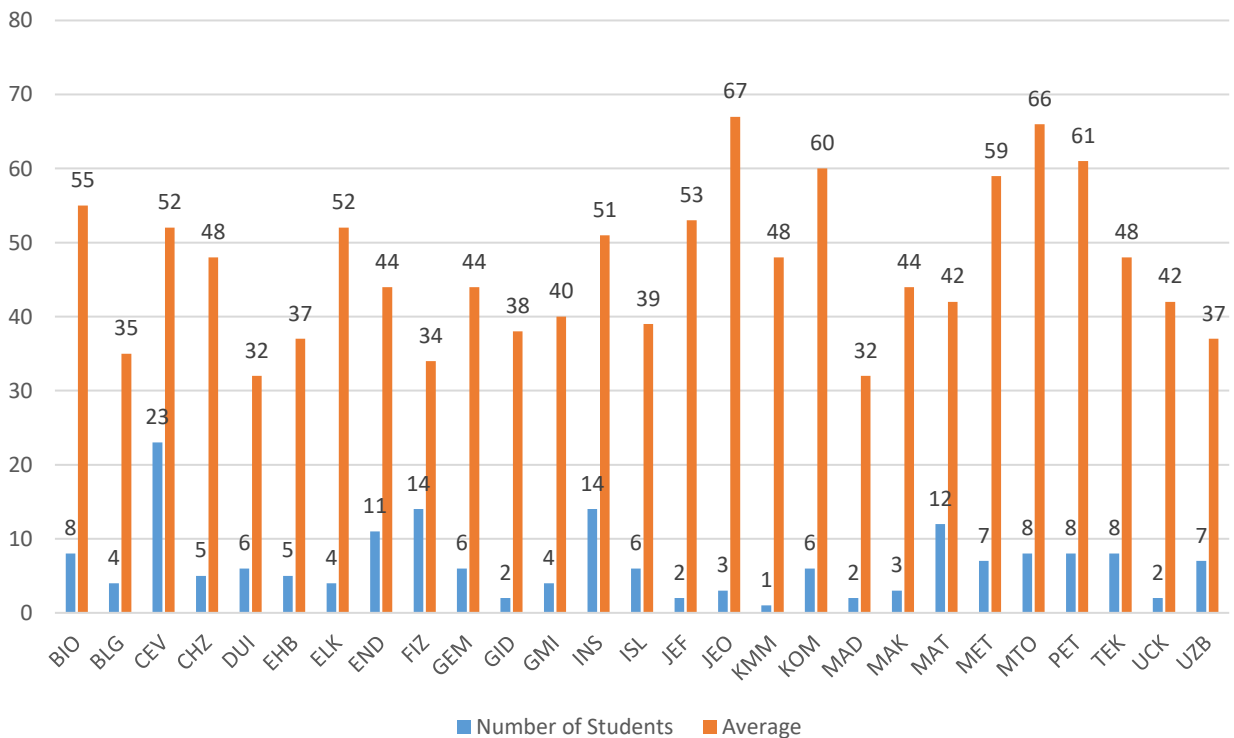

## AVERAGES BY DEPARTMENTS / KIM 101E (2017-2022) SUMMER

2019-20 Summer KIM 101E

2020-21 Summer KIM 101E