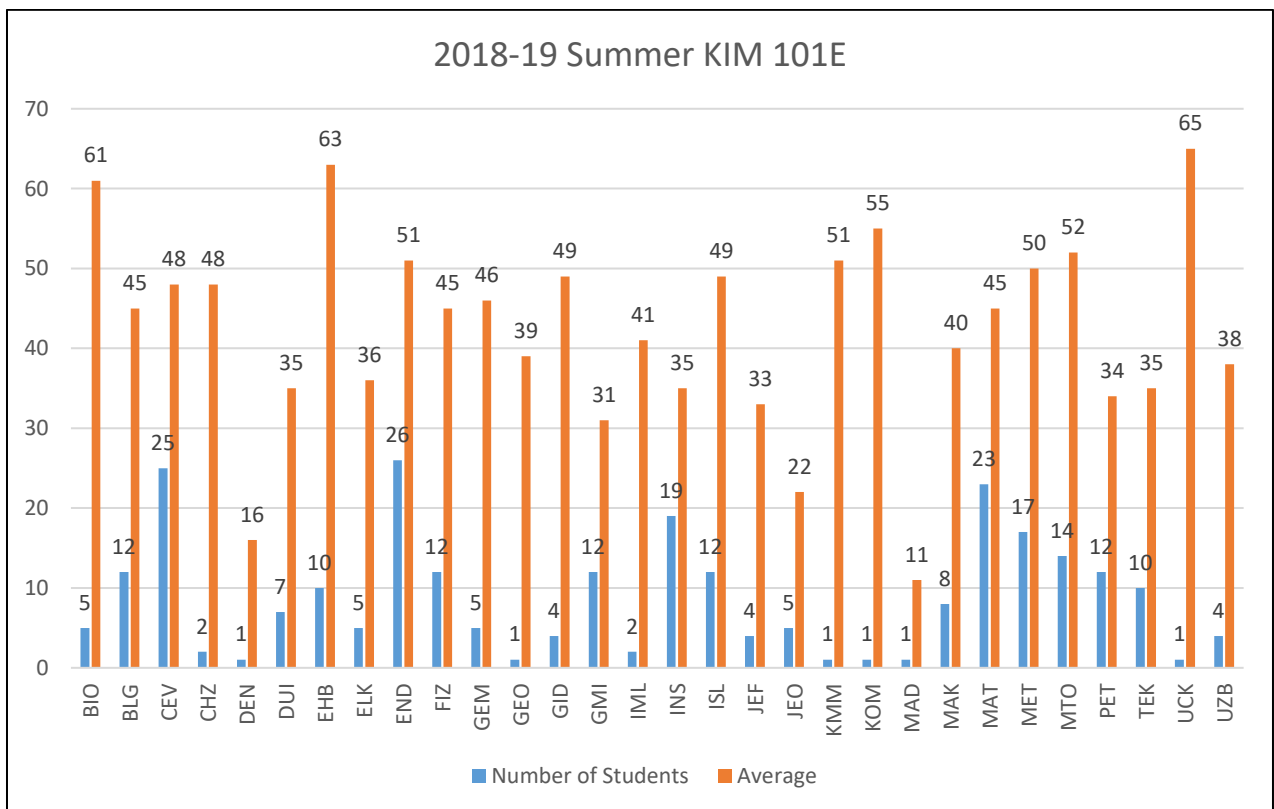

AVERAGES BY DEPARTMENTS / KIM 101E (2017-2022) SUMMER